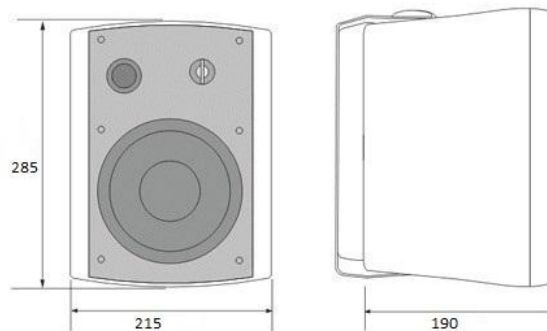

6" Two Way Wall Mount Speaker (40W) WSP-440B

Feature:

- ✓ Commercial PA system wall mount speaker with transformer
- ✓ Ideal for school, office, hotel and airport background music system
- ✓ Economy rang fashion wall mount cabinet loudspeaker
- ✓ Rated power output 40W at 100V
- ✓ 6" woofer and 1.5" tweeter two way speaker units
- ✓ Line input 100V or 70V
- ✓ ABS enclosure, metal grille in black
- ✓ Quick installation by supplied stainless mounting bracket

Specification:

Model	WSP-440B
Description	6" Two Way Wall Mount Speaker
Rated Power Output	40W
Line Input	100V or 70V
Frequency Response	100-20KHz
SPL(@1W/m)	96dB
Speaker Unit	6" woofer and 1.5" tweeter two way speaker units
Dimension	215(W)×190(D)×285(H)mm
Material	ABS enclosure and metal grille in black
Mounting Way	Quick installation by supplied stainless mounting bracket
Weight	3.5kg

Side View & Dimensions:

Frequency Response VS SPL Diagrams: